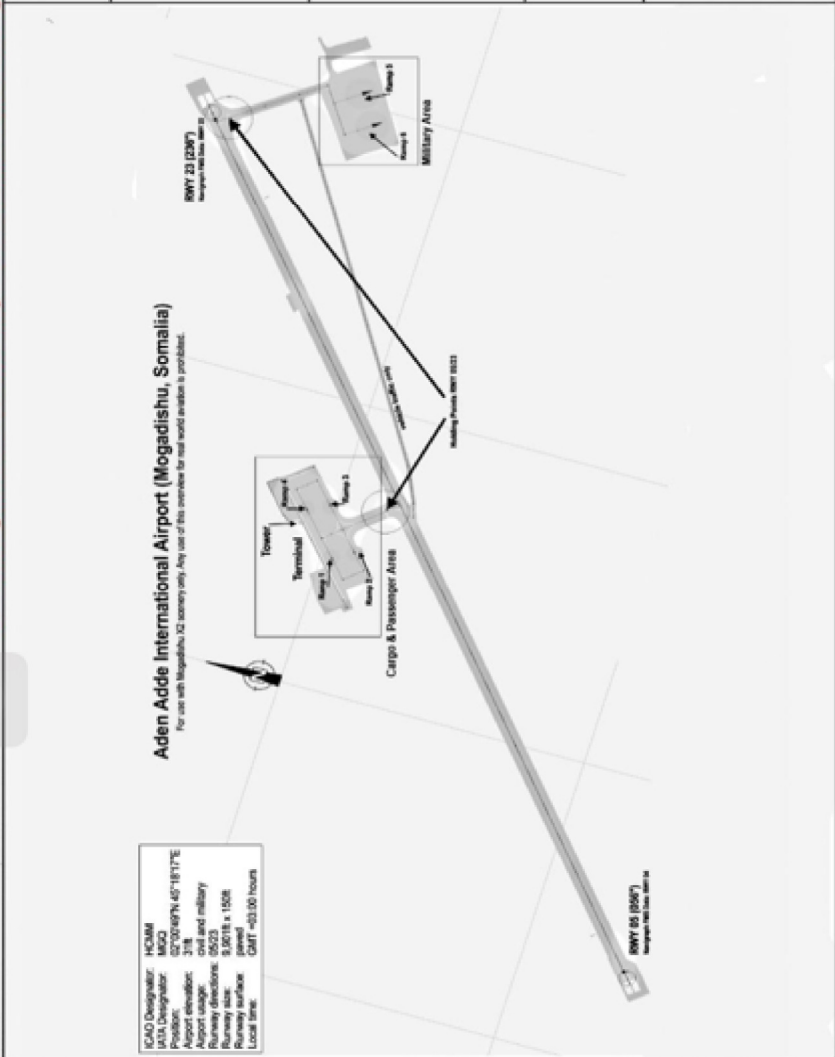

Valid for flight simulation use only - do not use for real life navigation

HCMM MOGADISHU'S INTERNATIONAL AIRPORT
MOGADISHU, SOMALIA
AIRCRAFT PARKING CHART

ATIS 118.220	GROUND 121.900	TOWER 118.100	Apt Elev 31FT	TRANSITION ALTITUDE 5000'
------------------------	--------------------------	-------------------------	-------------------------	-------------------------------------

Aden Adde International Airport (Mogadishu, Somalia)
 For use with Mogadishu 3D scenery only. Any use of this scenery for real world aviation is prohibited.

ICAO Designator: **HCMM**
 IATA Designator: **MOG**
 Position: **02°00'00"N 45°18'17"E**
 Airport elevation: **31ft and military**
 Runway directions: **05/23**
 Runway size: **9,871ft x 150ft**
 Runway surface: **paved**
 Local time: **GMT +03:00 hours**